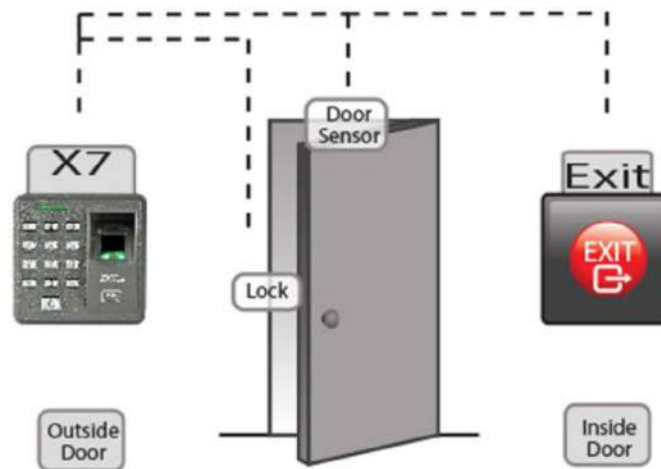

Global Office:

USA: +1 732-412-6007
China: +34 916532891
Thailand: +66-027199154
South Africa: +27 12 2591047
Dubai: +971 46091310

EU: +34 916532891
Brazil: + 55 312515-8326
Mexico: +52-55-52078969
Egypt: +2010982884267
India: + 91 8123536788

Indonesia: +84-0169-5813007
Vietnam: +84-0169-5813007
Philippines: +63 9998775576