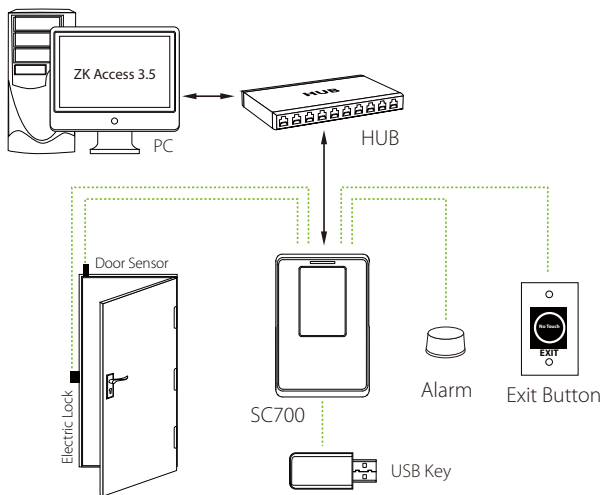

Specifications

Firmware	PULL SDK
Display	3 Inches Touch Screen
ID Card Capacity	30,000
Logs Capacity	100,000
Communication	TCP/IP, USB Host
Standard Functions	ID card, Automatic Status Switch, T9 input, Multi-verification Method
Access Control Interface	3rd Party Electric Lock, Door Sensor, Exit Button, Alarm
Wiegand Interface	Wiegand input&output
Optional Functions	Mifare Card
Power Supply	12V/3A
Operating Temperature	0°C - 45°C
Operating Humidity	20% - 80%
Dimensions (H×W×D)	160×104.7×36mm

Configuration