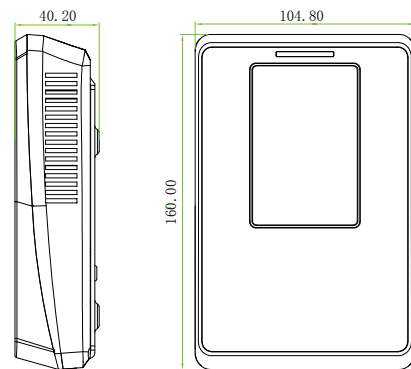

Feature

- 3-inch TFT color display and touch screen for ease of operation and enrich user experience
- Embedded with PULL firmware which is standard with ZKAccess3.5 management software
- Incorporate with EM card reader and optional Mifare card reader
- Store up to 30,000 cards and 100,000 records
- Relay outputs for electric lock and alarm; Digital inputs for door status sensor and exit switch
- Wiegand input and output for connecting third party card readers or controllers for dual factor authentication
- Audio and Visual indication using speakers and LEDs
- Multi-languages display available on request

Specifications

Firmware	PULL SDK
Display	3 Inches Touch Screen
ID Card Capacity	30,000
Logs Capacity	100,000
Communication	TCP/IP, USB Host
Standard Functions	ID card, Automatic Status Switch, T9 input, Multi-verification Method
Access Control Interface	3rd Party Electric Lock, Door Sensor, Exit Button, Alarm
Wiegand Interface	Wiegand input&output
Optional Functions	Mifare Card
Power Supply	12V/3A
Operating Temperature	0°C - 45°C
Operating Humidity	20% - 80%
Dimensions (H×W×D)	160×104.7×36mm

Configuration

Dimensions (mm)

ZKTeco Inc.

ZK Mansion, Wuhe Rd, Gangtuo, Bantian, Buji Town,
Longgang District, Shenzhen China 518129
Tel: 86-755-8960 2345/46/47/48
E-mail: sales@zkteco.com
www.zkteco.com