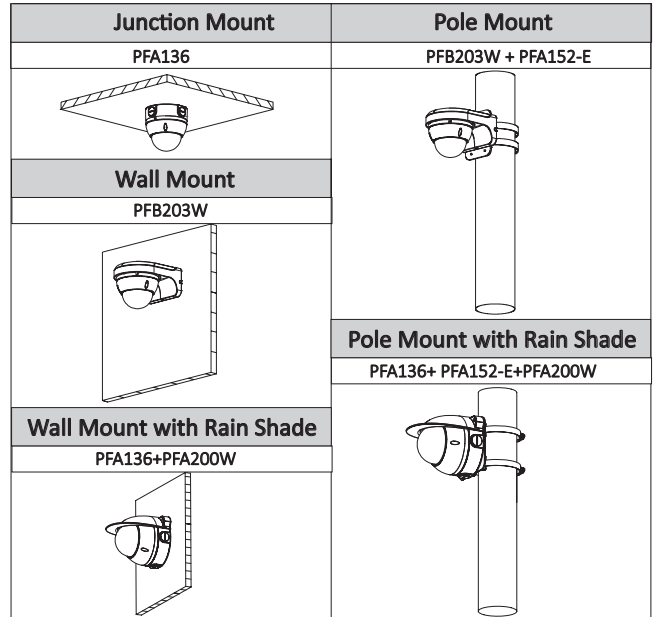

Construction

Casing	Metal
Dimensions	Φ109.9mm × 81mm (4.33" × 3.19")
Net Weight	0.34Kg (0.75lb)
Gross Weight	0.47Kg (1.04lb)

Ordering Information

Type	Part Number	Description
2MP camera	DH-IPC-HDBW1230EP-S-0280B	2MP IR Mini-Dome Network Camera, 2.8mm,PAL
	DH-IPC-HDBW1230EN-S-0280B	2MP IR Mini-Dome Network Camera, 2.8mm,NTSC
	IPC-HDBW1230EP-S-0280B	2MP IR Mini-Dome Network Camera, 2.8mm,PAL
	IPC-HDBW1230EN-S-0280B	2MP IR Mini-Dome Network Camera, 2.8mm,NTSC
	DH-IPC-HDBW1230EP-S-0360B	2MP IR Mini-Dome Network Camera, 3.6mm,PAL
	DH-IPC-HDBW1230EN-S-0360B	2MP IR Mini-Dome Network Camera, 3.6mm,NTSC
	IPC-HDBW1230EP-S-0360B	2MP IR Mini-Dome Network Camera, 3.6mm,PAL
	IPC-HDBW1230EN-S-0360B	2MP IR Mini-Dome Network Camera, 3.6mm,NTSC
Accessories (optional)	PFA136	Junction box
	PFB203W	Wall mount
	PFA152-E	Pole mount
	PFA200W	Rain shade

Accessories

Optional:

Dimensions (mm/inch)