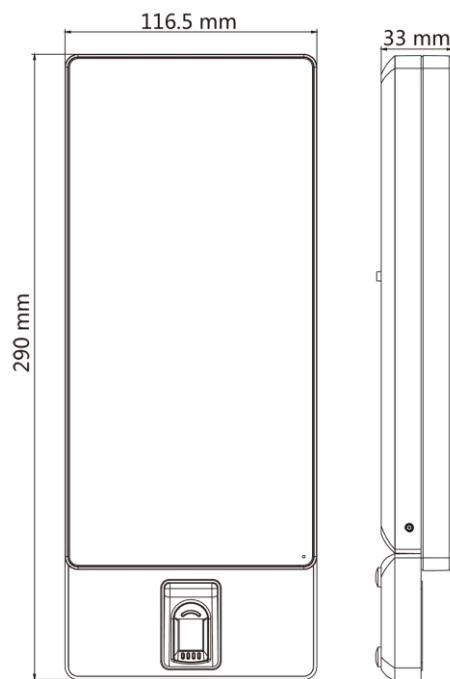

Time synchronization	Support
General	
Power supply method	2 pin connector
Power supply	12 VDC/ 2 A
Working temperature	-30 °C to 60 °C (-22 °F to 140 °F)
Working humidity	10 to 90% (No condensing)
Dimensions	290 mm × 116.5 mm × 33 mm (11.4" × 4.6" × 1.3")
Protective level	IP65
Installation	Wall mounting
Language	English, Spanish (South America), Arabic, Thai, Indonesian, Russian, Vietnamese, Portuguese (Brazil)
Platform	Hik-ProConnect and HikCentral Professional

▪ **Available Model**

DS-K1T671TMFW

▪ **Dimension**

With Fingerprint Module