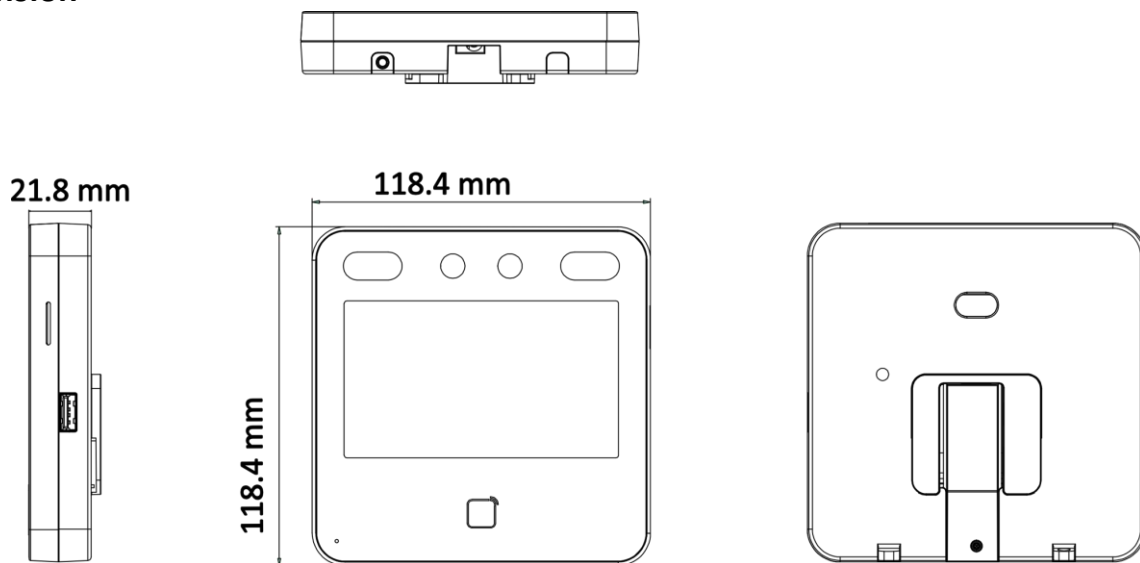

Dimensions	118.4 mm × 118.4 mm × 21.8 mm (4.66" × 4.66" × 0.86")
Application environment	Indoor
Installation	Wall Mounting; Base Mounting
Language	English, Spanish (South America), Arabic, Thai, Indonesian, Russian, Vietnamese, Portuguese (Brazil), Korean; Japanese

▪ **Available Model**

DS-K1T343MX

▪ **Dimension**