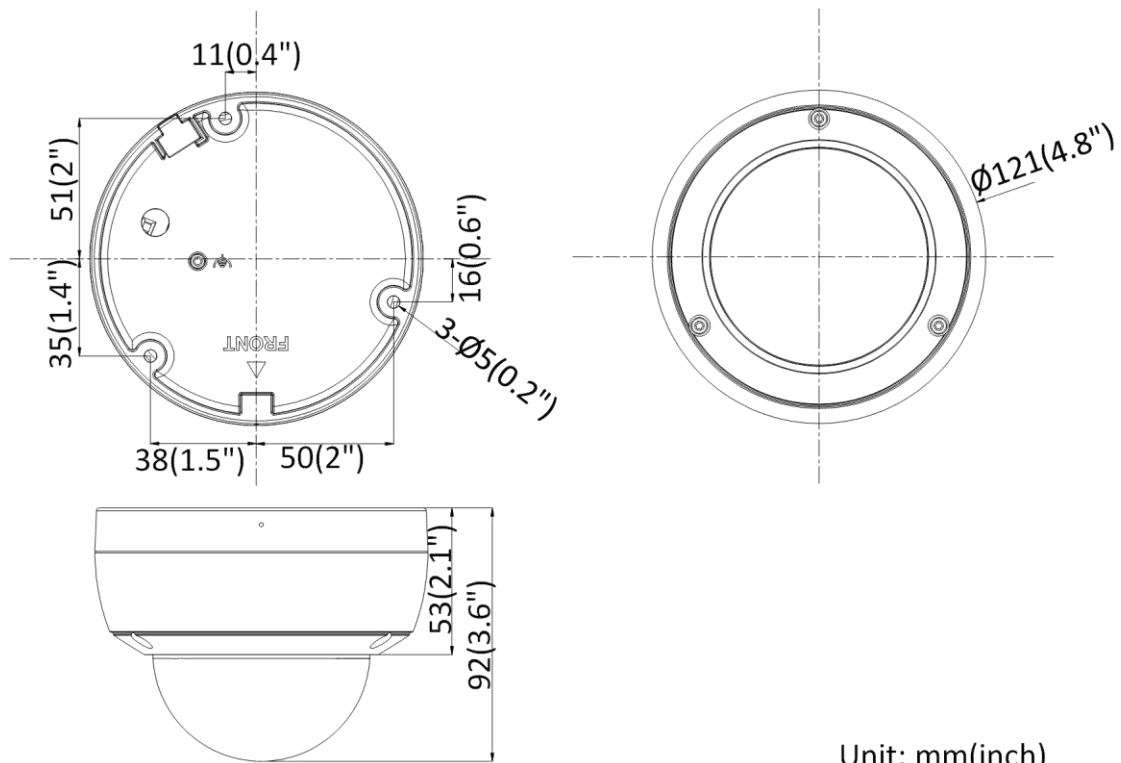

General Function	Anti-flicker, three streams, heartbeat, mirror, privacy masks, password reset via e-mail, pixel counter, HTTP listening
Reset	Reset via reset button on camera body, web browser and client software
Startup and Operating Conditions	-30 °C to 60 °C (-22 °F to 140 °F), humidity 95% or less (non-condensing)
Storage Conditions	-30 °C to 60 °C (-22 °F to 140 °F), humidity 95% or less (non-condensing)
Power Supply	12 VDC ± 25%, Φ 5.5 mm coaxial power plug; PoE (802.3af, class 3)
Power Consumption and Current	12 VDC, 0.6 A, max. 7 W; PoE: (802.3af, 36 V to 57 V), 0.3 A to 0.2 A, max. 8.5 W
Material	Camera body: metal, bubble: plastic
Dimensions	Camera: Φ121 × 92 mm (Φ4.8" × 3.6") With package: 134 × 134 × 108 mm (5.3" × 5.3" × 4.3")
Weight	Camera: Approx. 560 g (1.2 lb.) With package: Approx. 800 g (1.8 lb.)
Approval	
EMC	47 CFR Part 15, Subpart B; EN 55032: 2015, EN 61000-3-2: 2014, EN 61000-3-3: 2013, EN 50130-4: 2011 +A1: 2014; AS/NZS CISPR 32: 2015; ICES-003: Issue 6, 2016; KN 32: 2015, KN 35: 2015
Safety	UL 60950-1, IEC 60950-1:2005 + Am 1:2009 + Am 2:2013, EN 60950-1:2005 + Am 1:2009 + Am 2:2013, IS 13252(Part 1):2010+A1:2013+A2:2015, IEC/EN 60950-1
Chemistry	2011/65/EU, 2012/19/EU, Regulation (EC) No 1907/2006
Protection	Ingress protection: IK10 (IEC 62262:2002), IP66 (IEC 60529-2013)

* Listed resolutions are only selectable options. It does not mean that all streams can work at their maximum resolution at the same time.

Available Model

DS-2CD2183G0-IU (2.8/4/6/8 mm)

Dimensions

Unit: mm(inch)