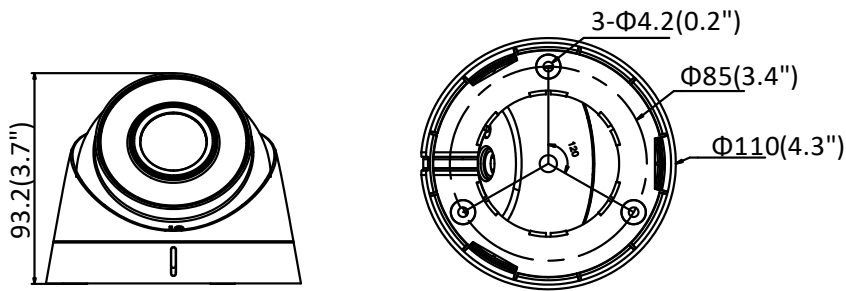

Dimensions

Unit:mm(inch)

Accessories

Distributed by