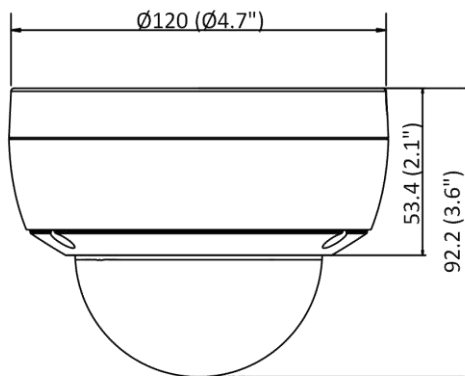

Safety	UL (UL 60950-1); CB (IEC 60950-1:2005 + Am 1:2009 + Am 2:2013, IEC 62368-1:2014); CE-LVD (EN 60950-1:2005 + Am 1:2009 + Am 2:2013, IEC 62368-1:2014); BIS (IS 13252(Part 1):2010+A1:2013+A2:2015)
Environment	CE-RoHS (2011/65/EU); WEEE (2012/19/EU); Reach (Regulation (EC) No 1907/2006)
Protection	IP67 (IEC 60529-2013), IK10 (IEC 62262:2002)

▪ **Available Model**

DS-2CD1143G0-IUF (2.8/4 mm)

▪ **Dimension**

Unit: mm (inch)

▪ **Accessory**

▪ **Optional**

DS-1271ZJ-120 Pendant Mount	DS-1272ZJ-120 Wall Mount