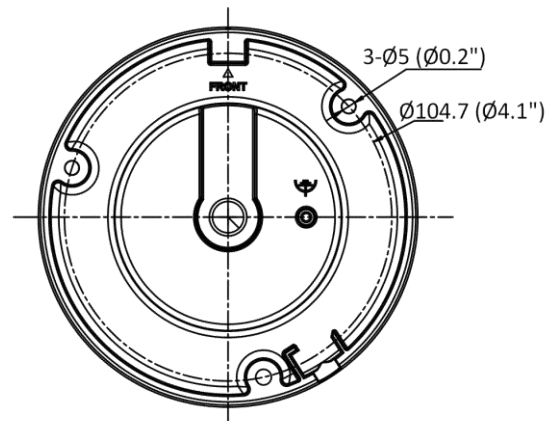

Safety	UL (UL 60950-1); CB (IEC 60950-1:2005 + Am 1:2009 + Am 2:2013, IEC 62368-1:2014); CE-LVD (EN 60950-1:2005 + Am 1:2009 + Am 2:2013, IEC 62368-1:2014); BIS (IS 13252(Part 1):2010+A1:2013+A2:2015)
Environment	CE-RoHS (2011/65/EU); WEEE (2012/19/EU); Reach (Regulation (EC) No 1907/2006)
Protection	IP67 (IEC 60529-2013), IK10 (IEC 62262:2002)

▪ **Available Model**

DS-2CD1143G0-IUF (2.8/4 mm)

▪ **Dimension**

Unit: mm (inch)

▪ **Accessory**

▪ **Optional**

DS-1271ZJ-120 Pendant Mount	DS-1272ZJ-120 Wall Mount