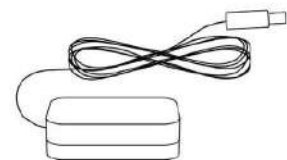

Configuration

Interface

What's in the Box

UA860

Screws and Holders

Back Plate

Power Adapter

Global Office: