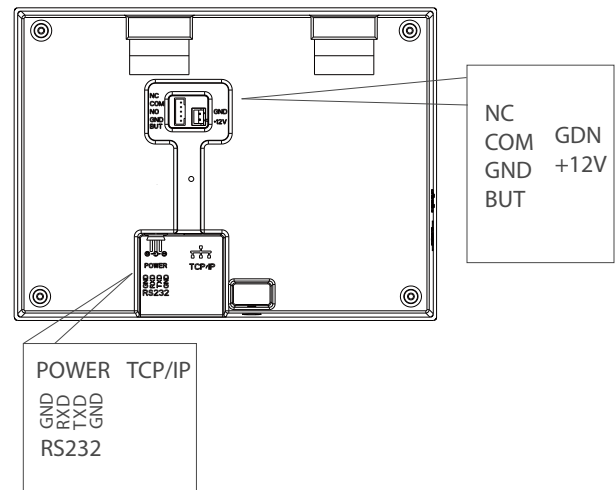

UA760

Fingerprint Time & Attendance and Access Control Terminal

UA760 is a 2.8 inches color screen biometric terminal for Time & Attendance, and Access Control (primary) applications. It adopts BioID fingerprint collector for excellent recognition and internal WiFi for convenient communication. Users can manage data via TCP/IP, WiFi, and USB host port for data up/download to avoid the risk of accidental deletion. Besides, optional ADMS can achieve remote data management with our ZKTime. Net 3.0.

Specifications

User Capacity	3000
Fingerprint Capacity	3000
Card Capacity	3000
Record Capacity	50,000
Display	2.8" color screen
Communication	TCP/IP, WiFi, USB-host
Standard Functions	9 Digit User ID, T9 Input, SMS, DST, Self-Service Query, Automatic Status Switch, Ring bell, RS232 External Printer
Optional Functions	ID/Mifare, ADMS
Access Control Interface	3rd Party Electric Lock, Exit Button
Software	ZKTime.Net 3.0, BioTime 8.0
Power Supply	DC 12V/1.5A
Dimension	186*138*43.6mm (LxWxT)
Operating Temp.	0 °C - 45 °C
Operating Humidity	20% - 80%

Configuration

Interface

What's in the Box

UA760

Screws and Holders

Back Plate

Power Adapter