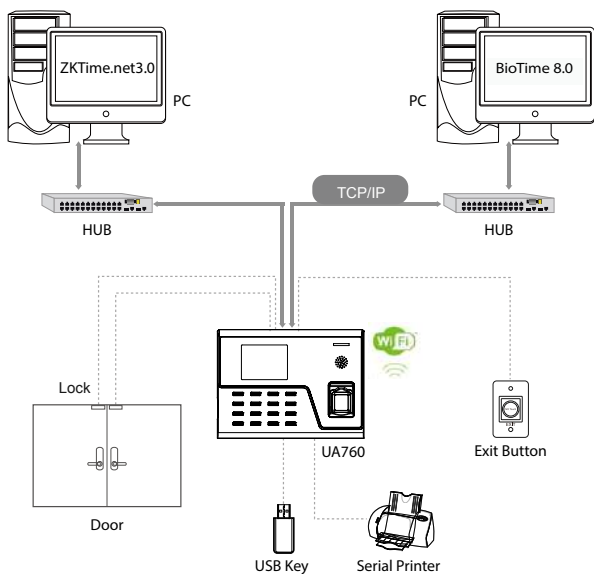

UA760

Fingerprint Time & Attendance and Access Control Terminal

UA760 is a 2.8 inches color screen biometric terminal for Time & Attendance, and Access Control (primary) applications. It adopts BioID fingerprint collector for excellent recognition and internal WiFi for convenient communication. Users can manage data via TCP/IP, WiFi, and USB host port for data up/download to avoid the risk of accidental deletion. Besides, optional ADMS can achieve remote data management with our ZKTime. Net 3.0.

Features

- **Wi-Fi:** WiFi module is integrated. It is working on the 2.4G radio band, and meet the IEEE 802.11b/g standards.
- **USB:** Support USB host connection to achieve data backup and management while the device is standalone.
- **ADMS:** Optional for devices worldwide using. Solve the device's capacity limitation through networking via HTTP sever. Mondial devices can be connected and upload & backup data automatically. This is helpful for devices managing and monitoring.
- **BioID:** Using BioID Fingerprint Collector for excellent recognition rate. Dry, moist, or rough fingerprints can work well.

Specifications

User Capacity	3000
Fingerprint Capacity	3000
Card Capacity	3000
Record Capacity	50,000
Display	2.8" color screen
Communication	TCP/IP, WiFi, USB-host
Standard Functions	9 Digit User ID, T9 Input, SMS, DST, Self-Service Query, Automatic Status Switch, Ring bell, RS232 External Printer
Optional Functions	ID/Mifare, ADMS
Access Control Interface	3rd Party Electric Lock, Exit Button
Software	ZKTime.Net 3.0, BioTime 8.0
Power Supply	DC 12V/1.5A
Dimension	186*138*43.6mm (LxWxT)
Operating Temp.	0 °C - 45 °C
Operating Humidity	20% - 80%

Configuration

Interface

What's in the Box

UA760

Screws and Holders

Back Plate

Power Adapter