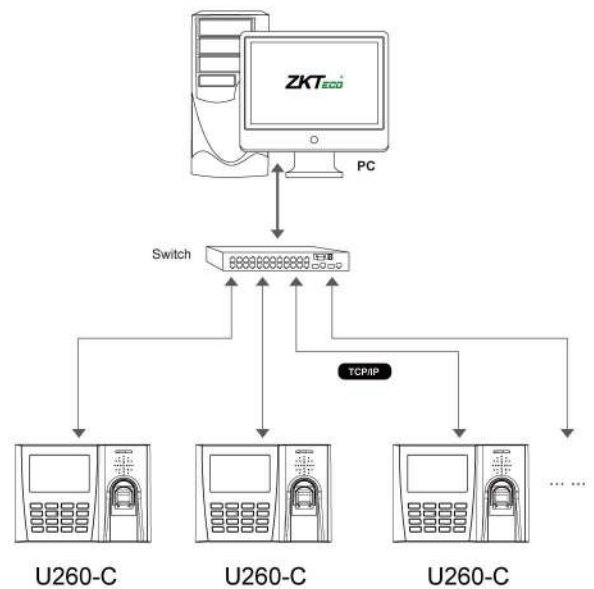

Configuration

Package List

ZKTeco Inc.

ZK Mansion, Wuhe Rd, Gangtou, Bantian, Buji
Town, Longgang District, Shenzhen China 518129
Tel: 86-755-8960 2345/46/47/48
Fax: 86-755-8960 2675
www.zkteco.com

Global Offices:

USA: +1 732-412-6007
EU: +34 916532891
Brazil: +55 31 2515-8326
Thailand: +66-027199154
Mexico: +52-55-52928418

South Africa: +27 12 259 1047
Egypt: +202-24055541
Dubai: +971 4 6091 310
India: +91 8123536788
Indonesia: +62 21 2921 8949
Vietnam: +84-0169-5813007