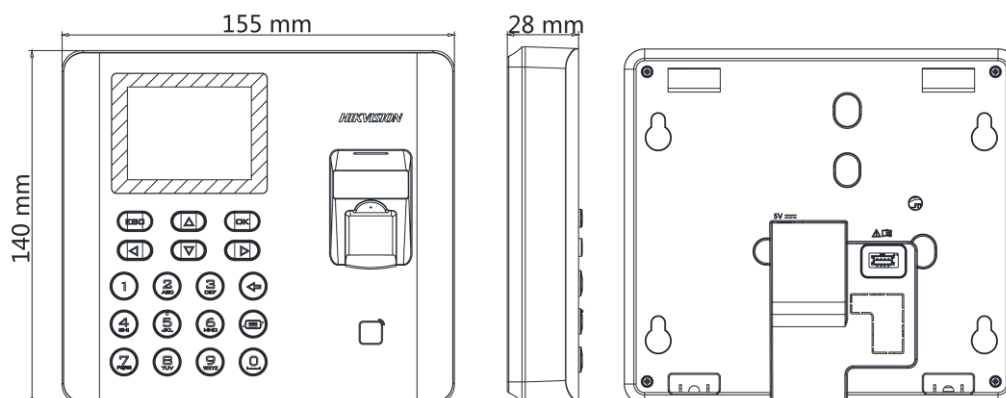

## ▪ Specification

System	
Operating system	Linux
Screen	
Screen size	2.4-inch
Type	LCD-TFT display screen
Audio	
Audio output	1 loudspeaker, 1 buzzer
Network	
Wired network	TCP/IP, 10/100Mbps, self-adaptive
Wi-Fi	Support
Interface	
Network interface	1
USB	1
Capacity	
Card capacity	3000
Fingerprint capacity	3000
Event capacity	100,000
Authentication	
Card type	Mifare 1 card
Card reading distance	0 to 5 cm
Card reading duration	< 1 s
Fingerprint module	Optical fingerprint module
Fingerprint comparing mode	1:1 and 1:N
Fingerprint recognition duration	< 1 s
Fingerprint FAR	≤ 0.001 %
Fingerprint FRR	≤ 0.01 %
Others	
Indicator	Power/status (red/green)
Power supply	5 VDC/1 A
Working temperature	-10 °C to +55 °C (14 °F to +131 °F)
Working humidity	10% to 90% (no condensing)
Color	Black
Dimensions	140 mm × 155 mm × 30 mm (5.51" × 6.01" × 1.18")
Application environment	Indoor
Installation	Surface mounting, desk stand

## ▪ Dimension