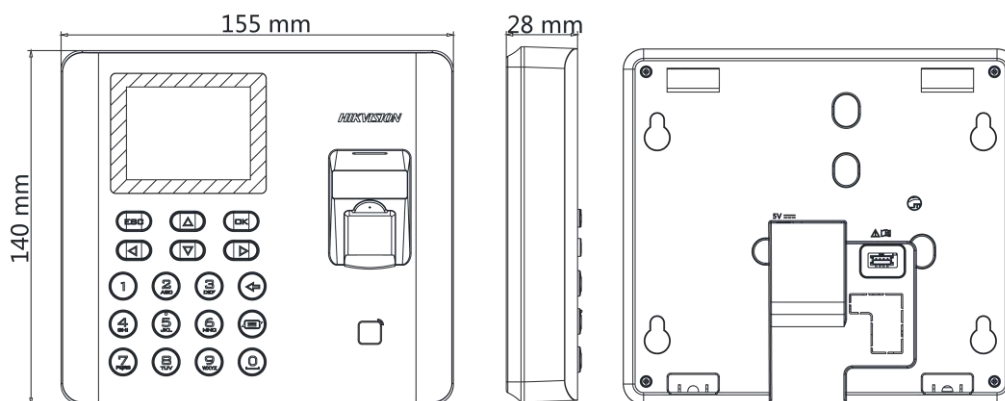

▪ Specification

System	
Operating system	Linux
Screen	
Screen size	2.4-inch
Type	LCD-TFT display screen
Audio	
Audio output	1 loudspeaker, 1 buzzer
Network	
Wired network	TCP/IP, 10/100Mbps, self-adaptive
Wi-Fi	Support
Interface	
Network interface	1
USB	1
Capacity	
Card capacity	3000
Fingerprint capacity	3000
Event capacity	100,000
Authentication	
Card type	Mifare 1 card
Card reading distance	0 to 5 cm
Card reading duration	< 1 s
Fingerprint module	Optical fingerprint module
Fingerprint comparing mode	1:1 and 1:N
Fingerprint recognition duration	< 1 s
Fingerprint FAR	≤ 0.001 %
Fingerprint FRR	≤ 0.01 %
Others	
Indicator	Power/status (red/green)
Power supply	5 VDC/1 A
Working temperature	-10 °C to +55 °C (14 °F to +131 °F)
Working humidity	10% to 90% (no condensing)
Color	Black
Dimensions	140 mm × 155 mm × 30 mm (5.51" × 6.01" × 1.18")
Application environment	Indoor
Installation	Surface mounting, desk stand

▪ Dimension

▪ Available Model